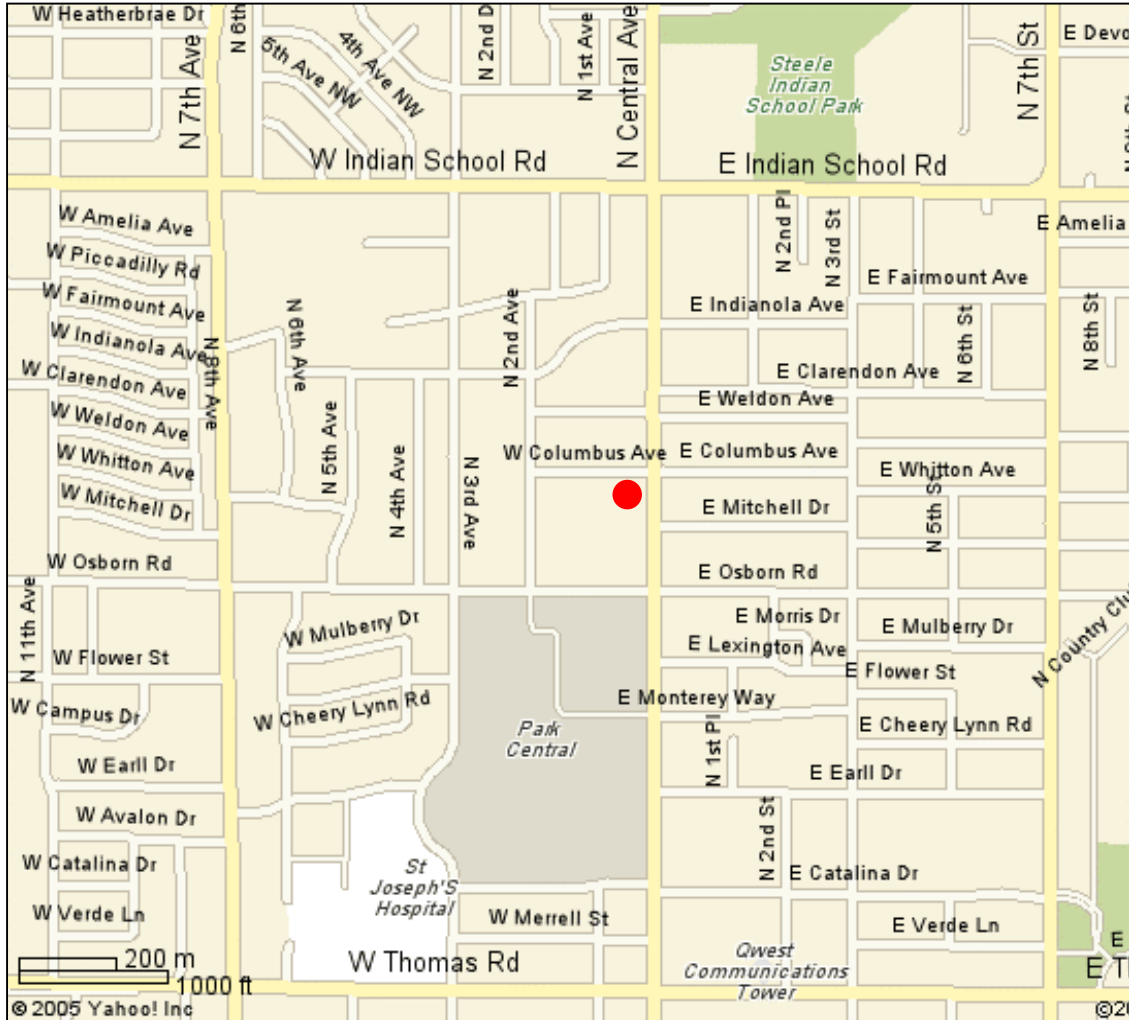

ARIZONA DEPARTMENT OF WATER RESOURCES

3550 North Central Ave Phoenix, AZ 85004

PARKING